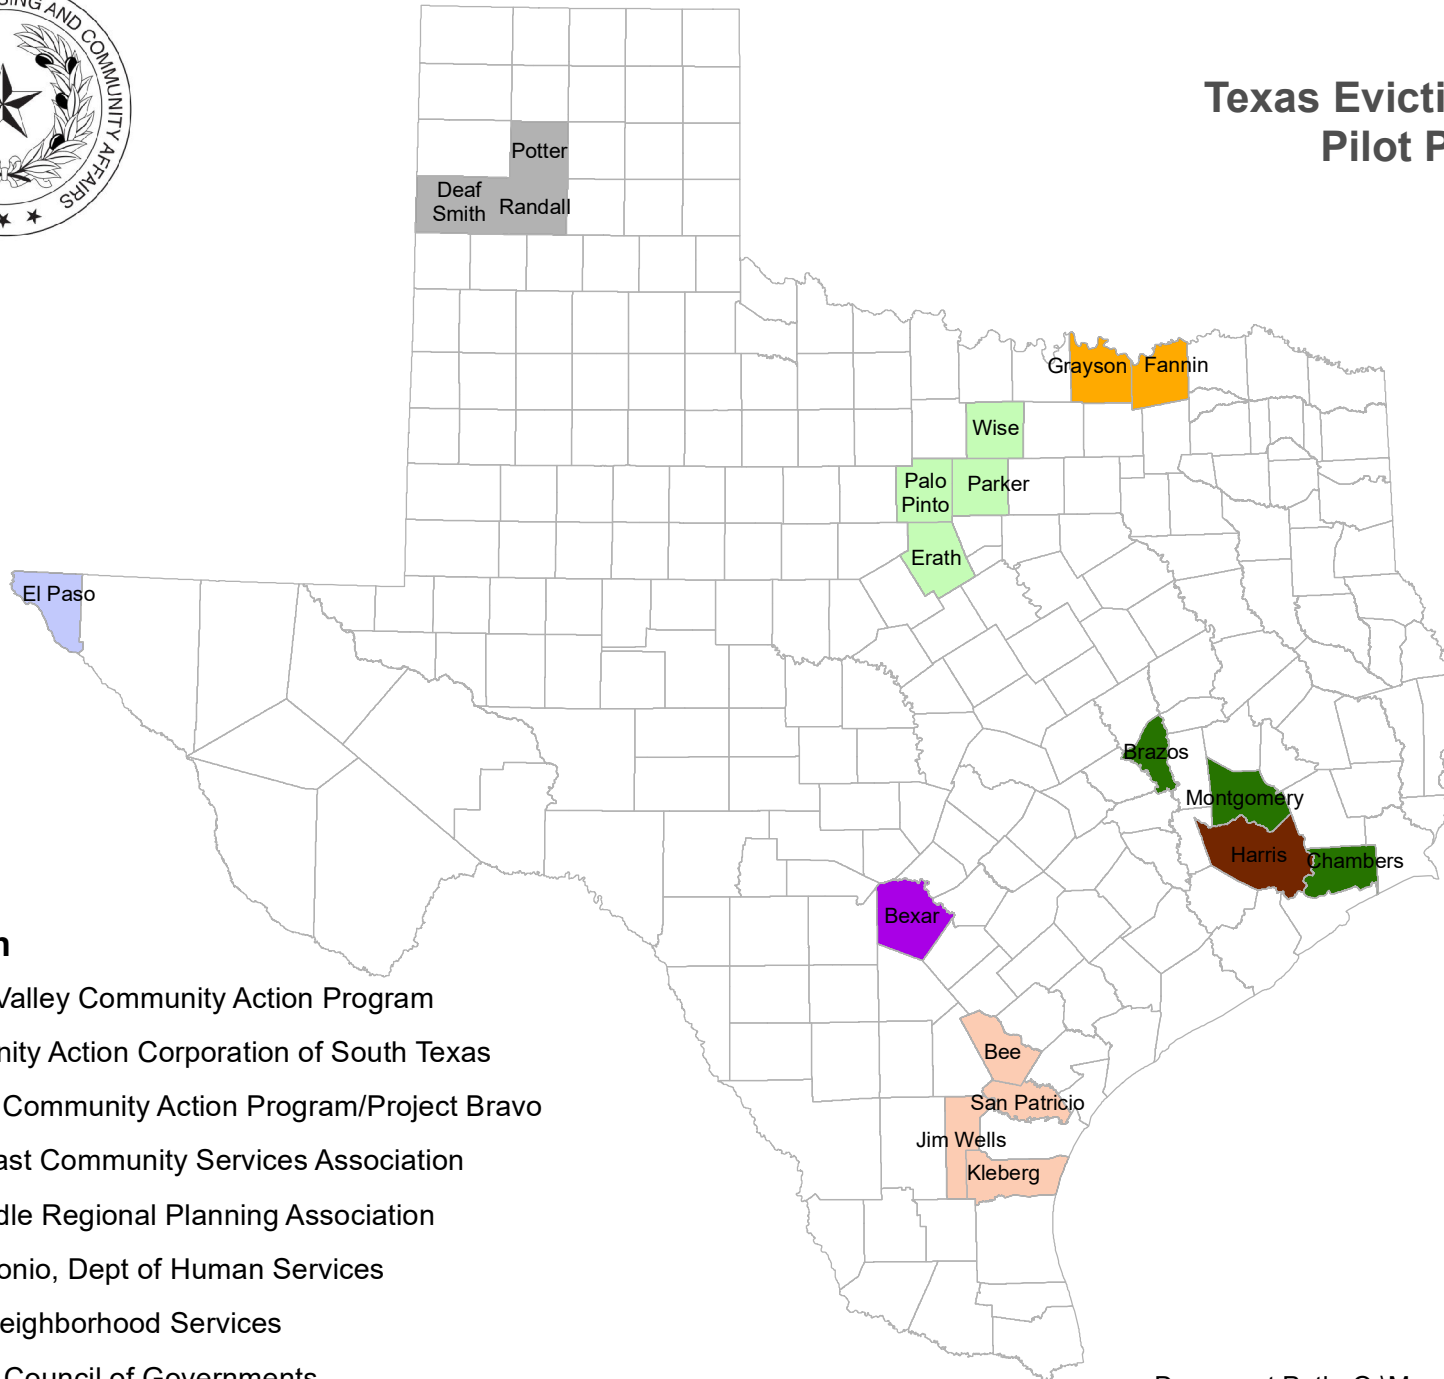

Texas Eviction Diversion Pilot Program

Organization

-  Brazos Valley Community Action Program
-  Community Action Corporation of South Texas
-  El Paso Community Action Program/Project Bravo
-  Gulf Coast Community Services Association
-  Panhandle Regional Planning Association
-  San Antonio, Dept of Human Services
-  Texas Neighborhood Services
-  Texoma Council of Governments

Date: 10/15/2020

Document Path: Q:\Maps\shared\slihpeviction.mxd

Disclaimer: This map is not a survey product; boundaries, distances and scale are approximate only.